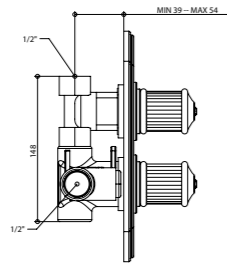

06556AMEU - 65556AMEU AM

ACCESSORI / ACCESSORIES

00109CRPR

RICAMBI / SPARE PARTS

9808/2

ACCESSORI E RICAMBI / ACCESSORIES AND SPARE PARTS

06544-65544

Miscelatore termostatico doccia incasso 1/2".  
1/2" built-in thermostatic mixer.