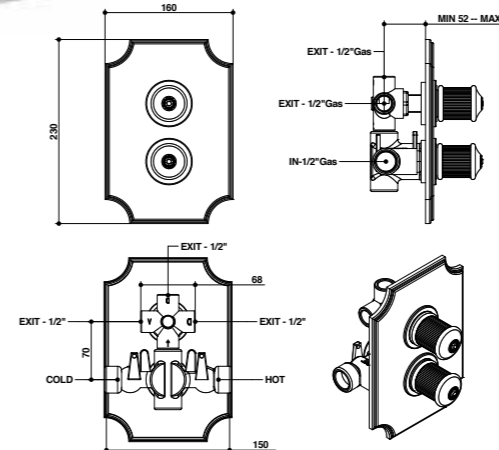

ARTICOLO COMPLETO / COMPLETE ITEM

06544CR00 - 65544CR00 CR

PARTE INCASSO BUILT-IN PART	PARTE ESTERNA DA ABBINARE EXTERNAL MATCHING PART	FINITURE / FINISHES
09787	06544CREU - 65544CREU	CR
	06544OREU - 65544OREU	OR
	06544AMEU - 65544AMEU	AM

Portata a pressione dinamica 3 bar - 32 l/min - 38° Mix / Flow rates at dynamic pressure 3 bar - 32 l/min - 38° Mix

ACCESSORI / ACCESSORIES

00105CRCAPR

RICAMBI / SPARE PARTS

8900TM *

9788 **

*Cartuccia miscelatrice / Mixer cartridge **Cartuccia di apertura-chiusura / Open-close cartridge

06549-65549

Miscelatore termostatico incasso 1/2" con deviatore a 2 uscite.
1/2" built-in thermostatic mixer with 2 way diverter.

ARTICOLO COMPLETO / COMPLETE ITEM

06549CR00 - 65549CR00 CR

PARTE INCASSO BUILT-IN PART	PARTE ESTERNA DA ABBINARE EXTERNAL MATCHING PART	FINITURE / FINISHES
09728	06549CREU - 65549CREU	CR
	06549OREU - 65549OREU	OR
	06549AMEU - 65549AMEU	AM

Portata a pressione dinamica 3 bar - 23 l/min - 38° Mix - 3 bar - 15 l/min - 38° Mix / Flow rates at dynamic pressure 3 bar - 23 l/min - 38° Mix - 3 bar - 15 l/min - 38° Mix

ACCESSORI / ACCESSORIES

00105CRCA49PR

RICAMBI / SPARE PARTS

8900TM *

9788/02 **

*Cartuccia miscelatrice / Mixer cartridge **Cartuccia di apertura-chiusura / Open-close cartridge

06549/3-65549/3

Miscelatore termostatico incasso 1/2" con deviatore a 3 uscite.
1/2" built-in thermostatic mixer with 3 way diverter.