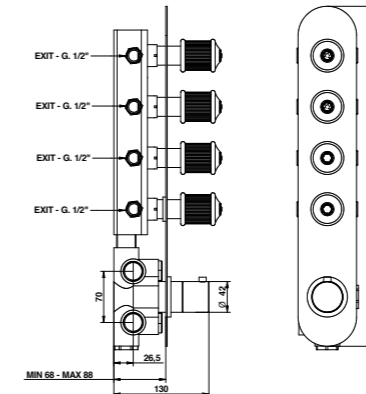

ARTICOLO COMPLETO / COMPLETE ITEM

06549CR03 - 65549CR03 CR

PARTE INCASSO BUILT-IN PART	PARTE ESTERNA DA ABBINARE EXTERNAL MATCHING PART	FINITURE / FINISHES
09728/03	06549CR03EU - 65549CR03EU	CR
	06549OR03EU - 65549OR03EU	OR
	06549AM03EU - 65549AM03EU	AM

Portata a pressione dinamica 3 bar - 23 l/min - 38° Mix - 3 bar - 15 l/min - 38° Mix / Flow rates at dynamic pressure 3 bar - 23 l/min - 38° Mix - 3 bar - 15 l/min - 38° Mix

ACCESSORI / ACCESSORIES

00105CRCA49PR

RICAMBI / SPARE PARTS

8900TM *

9788/03 **

*Cartuccia miscelatrice / Mixer cartridge **Cartuccia di apertura-chiusura / Open-close cartridge

06542/4-65542/4

Miscelatore termostatico incasso con 4 rubinetti di apertura/chiusura su piastra unica (4 uscite).
Built-in thermostatic mixer with 4 open/close taps on single plate (4 exits).