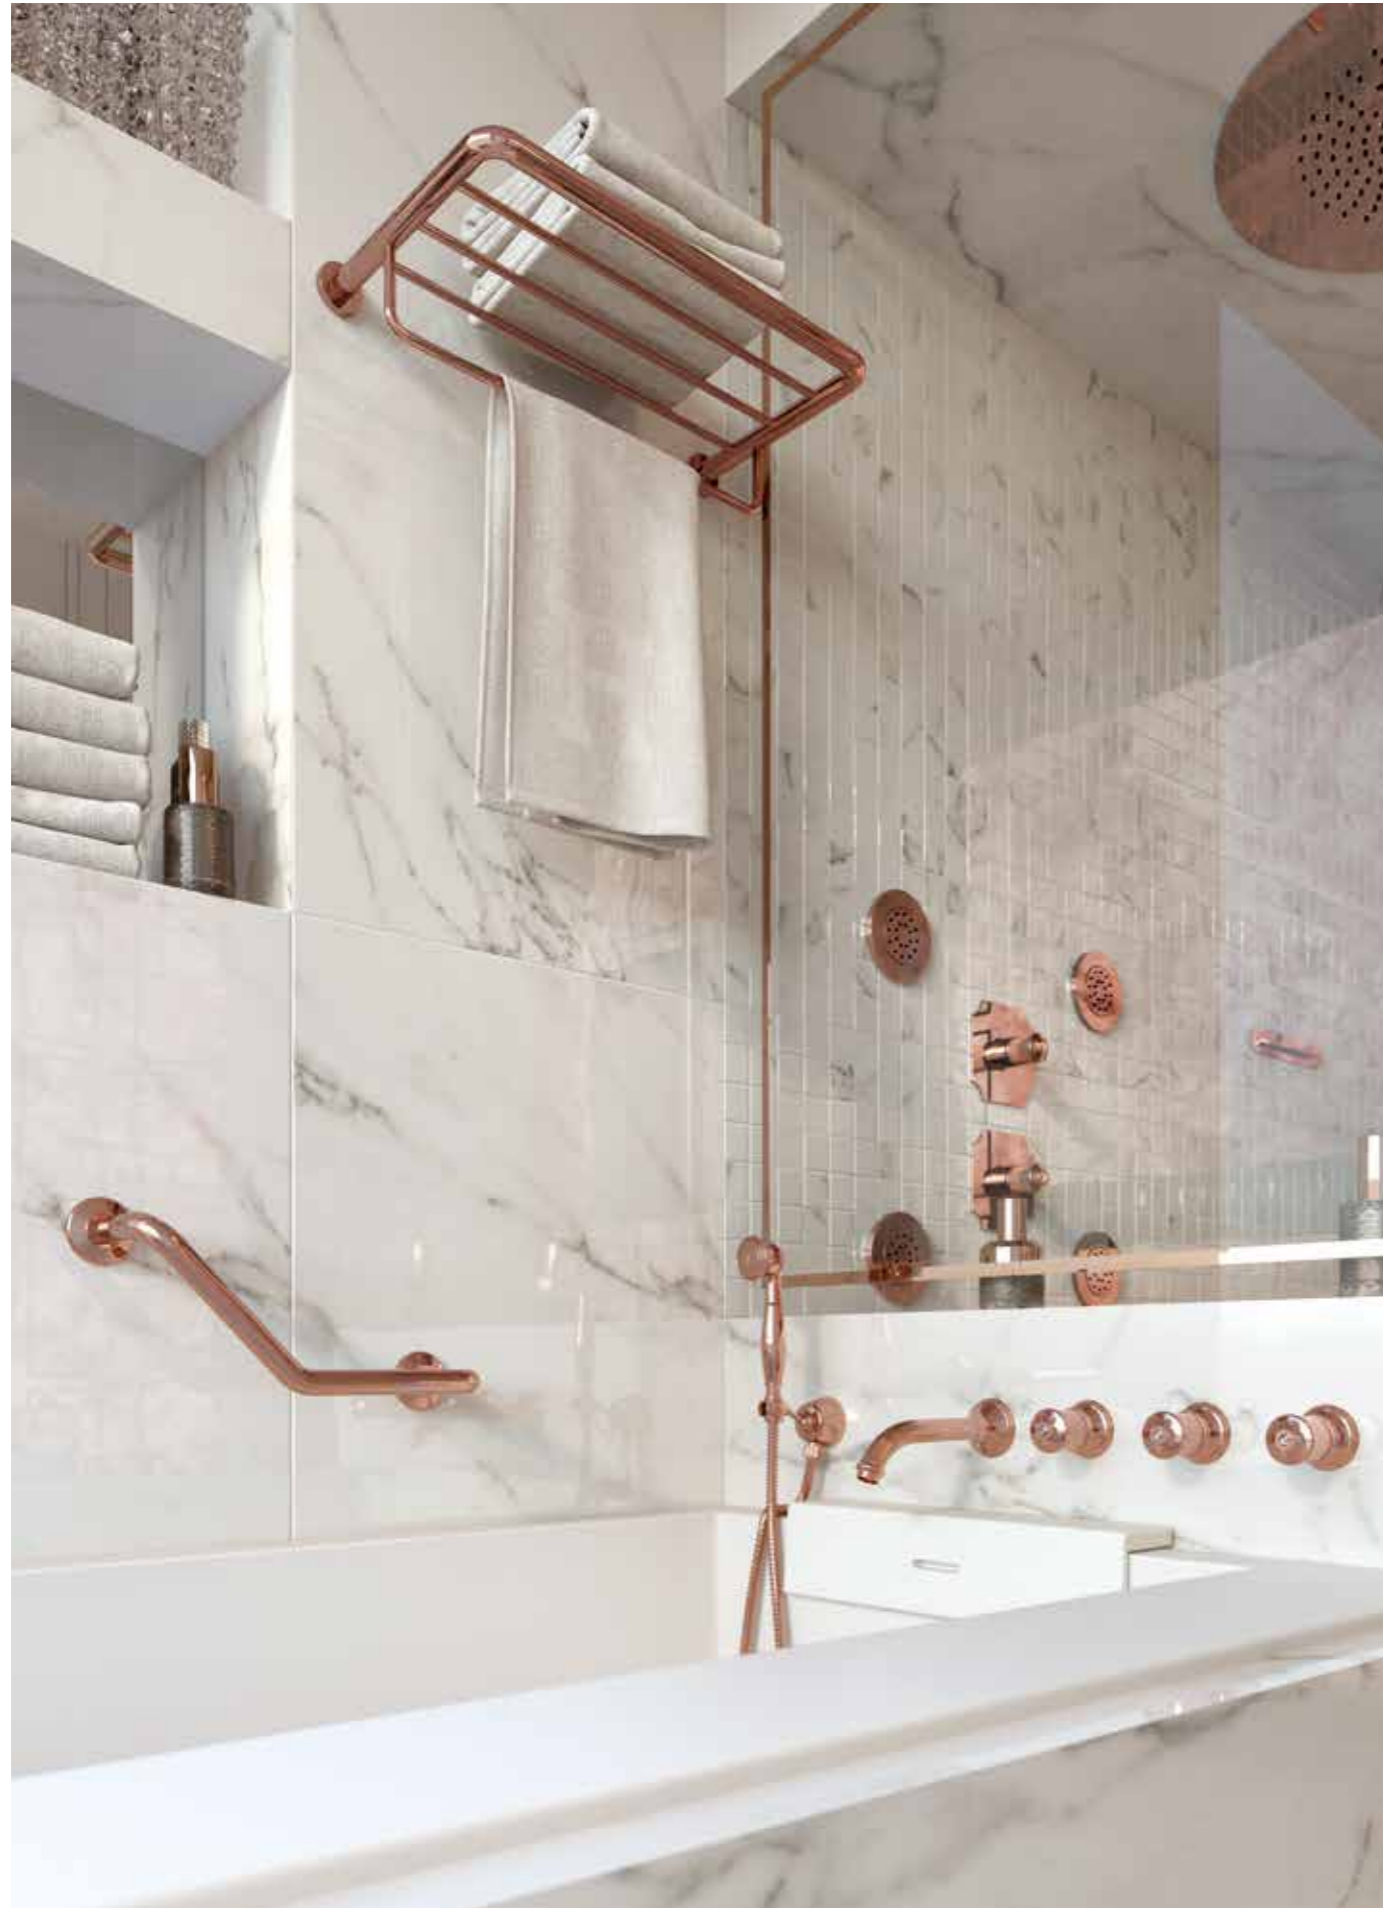

LAVABO / WASHBASIN
Art. 24501AMST

BIDET / BIDET
Art. 24503AMST

DOCCIA / SHOWER
Art. 00888AMC4RPR
Art. 06524AM00
Art. 06556AM00
Art. 00867OANR
Art. 00893OAOR

VASCA / BATHTUB
Art. 24530AMODST

ACCESSORI / ACCESSORIES
Art. 06001AM00
Art. 06004AM00
Art. 06008AM00
Art. 06014AM00
Art. 06015AM00
Art. 21025AM00
Art. 04104AM00
Art. 04101AM00
Art. 44033AM00

#PRICELESSBEAUTY