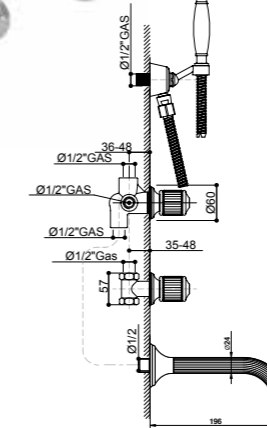

24530/ST-RB

Gruppo vasca incasso con set doccia duplex. Built-in bath and shower mixer with duplex shower set.