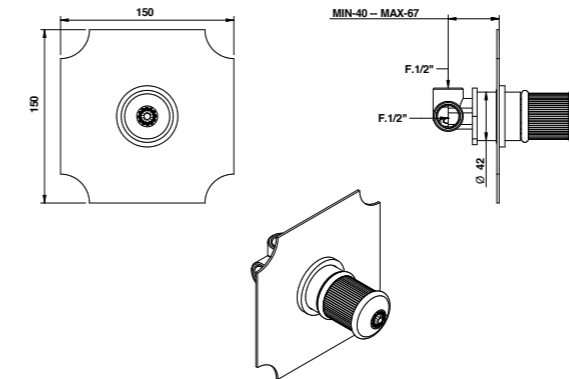

ARTICLE COMPLET / ПОЛНОКОМПЛЕКТНЫЙ АРТИКУЛ

06524CR00 - 65524CR00 CR

PARTIE ENCASTRÉE
ВСТРОЕННАЯ ЧАСТЬ

PARTIE EXTERNE À ASSOCIER
НАРУЖНАЯ СОВМЕСТИМАЯ ЧАСТЬ

09862PG

FINITIONS / ОТДЕЛКА

06524CREU - 65524CREU CR

06524OREU - 65524OREU OR

06524AMEU - 65524AMEU AM

ACCESSOIRES / АКССЕССУАРЫ

00100CRPRR

OPTIONELL: Boîte d'encastrement pour placoplâtre / Коробка скрытого монтажа для гипсокартона 09702PBOX € 24,00

PIÈCES DE RECHANGE / ЗАПАСНЫЕ ЧАСТИ

9822

06556-65556

Deviatore 2 uscite (1 entrata - 2 uscite). 2 exit diverter (1 in - 2 out).