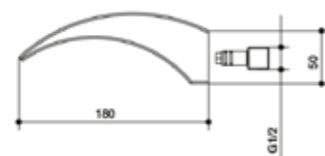

15891

Bocca incasso classica a cascata.

Built-in classical waterfall spout.