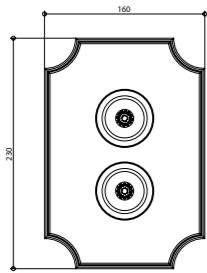

06544-65544

Miscelatore termostatico doccia incasso 1/2".
1/2" built-in thermostatic mixer.