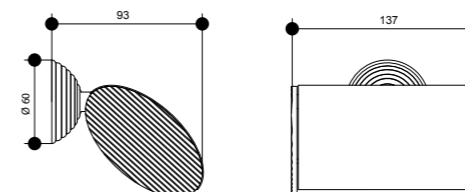

ARTICOLO COMPLETO / COMPLETE ITEM

06008CR00 CR

06008OR00 OR

06008AM00 AM

ACCESSORI E RICAMBI / ACCESSORIES AND SPARE PARTS

BICCHIERE
GLASS

POMPETTA DISPENSER
DISPENSER PUMP

PORTA SAPONE
SOAP HOLDER

VASO SCOPINETTO
BRUSHED POT

SCOPINETTO
PLASTIC BRUSHED