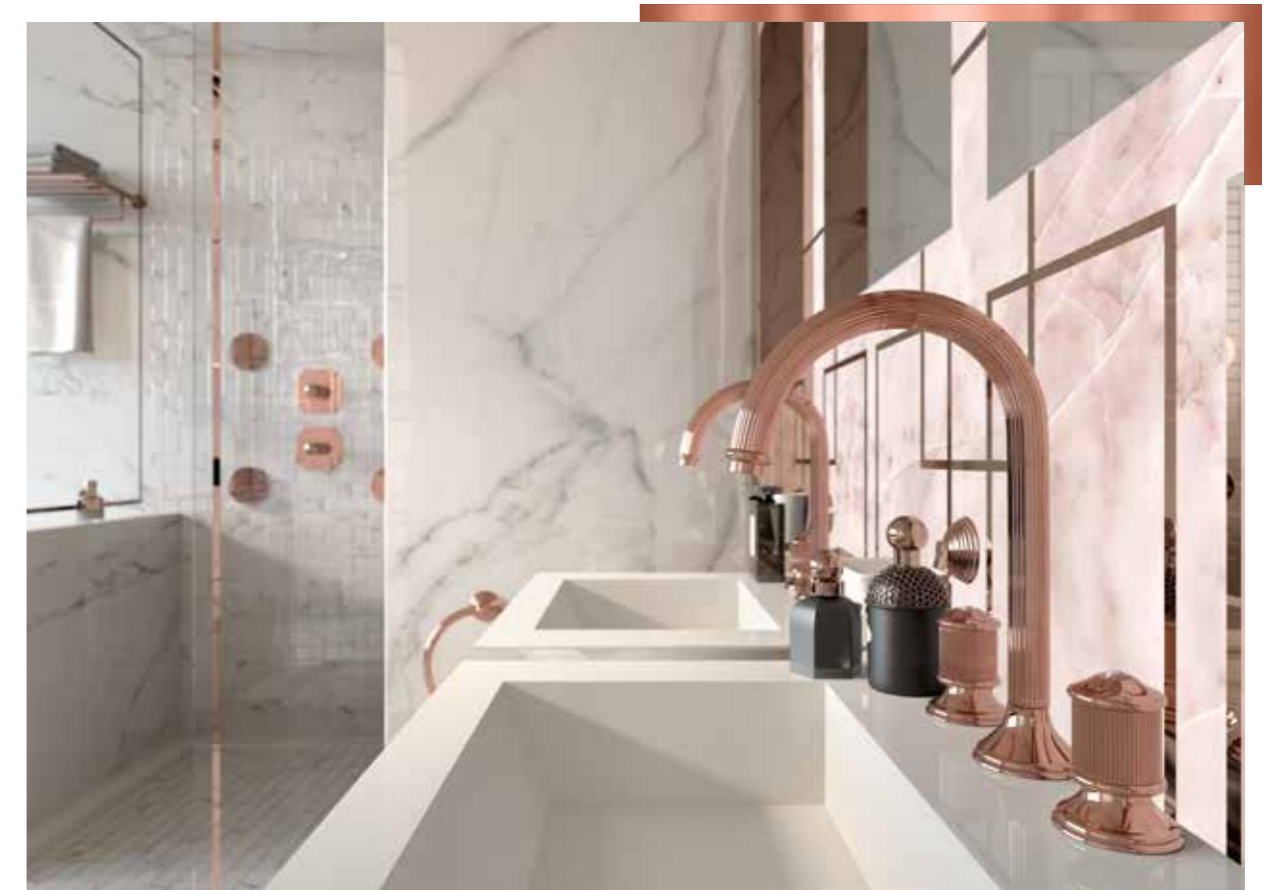

LAVABO / WASHBASIN
Art. 24501AMST

BIDET / BIDET
Art. 24503AMST

DOCCIA / SHOWER
Art. 00888AMC4RPR
Art. 06524AM00
Art. 06556AM00
Art. 00867OANR
Art. 00893OAOR

VASCA / BATHTUB
Art. 24530AMODST

ACCESSORI / ACCESSORIES
Art. 06001AM00
Art. 06004AM00
Art. 06008AM00
Art. 06014AM00
Art. 06015AM00
Art. 21025AM00
Art. 04104AM00
Art. 04101AM00
Art. 44033AM00